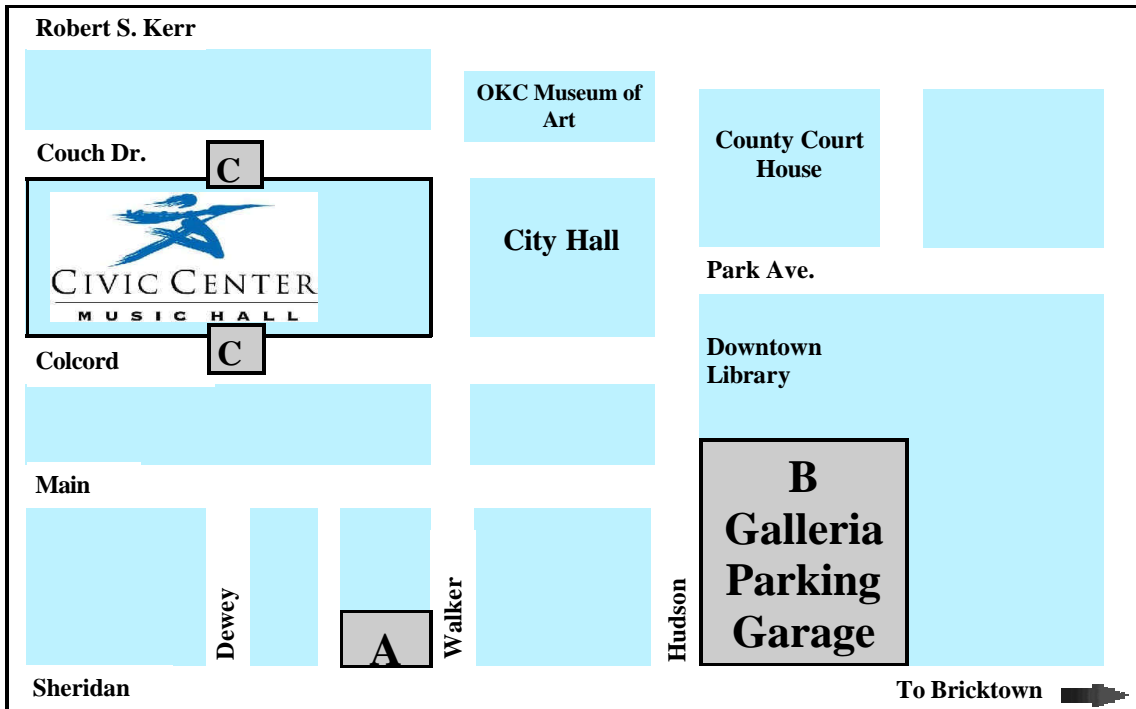

Civic Center Music Hall PARKING

- A** Sheridan /Walker Parking Garage
- B** Galleria Parking Garage
- C** Handicapped Parking

 Patrons may purchase advance Park & Ride passes with event tickets.

Metered parking Free on weekdays after 6 p.m. and weekends.